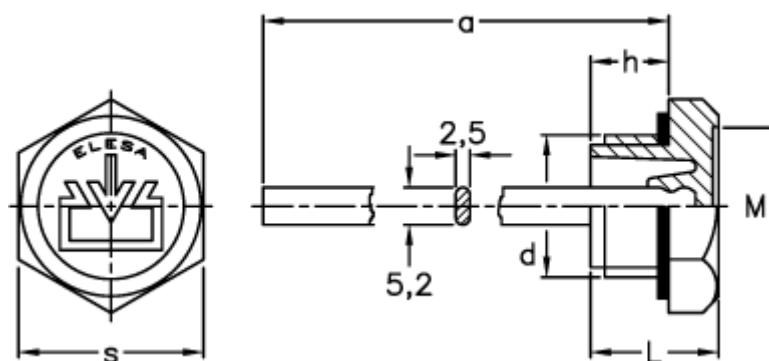

Data Sheet

Article number: 2311059543

Description: E+G Oil fill plug, w/breather hole
TCD.1 1/4+a, black

Measures

a	= 195
d	= G 1 1/4
h	= 14
L	= 24
M	= 38.0
s	= 46
Tightening torque N m = 15 til 18	